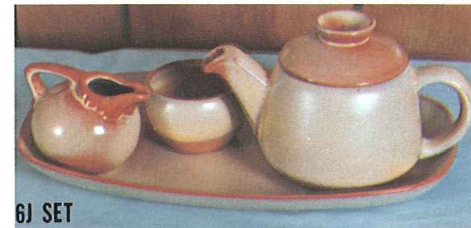

# Gift Sets

82C SET  
(CARAFE, WARMER,  
4 C12 MUGS)

82 SET (82—6 CUP CARAFE & LID 82W—WARMER)

6T—6 CUP TEAPOT  
WA3—6" WARMER W/CANDLE

5DA—6 OZ. CREAMER  
5DB—6 OZ. SUGAR

5D—3 QT. PITCHER

5M—16 OZ. MUG

6S—TWO-SPOUT GRAVY  
5PS—9" PLATTER-TRAY

SOUP AND SANDWICH SET  
4SC—11 OZ. SOUP CUP  
6P—11" PLATTER-TRAY

SJ - 6 1/2"  
Spoon  
Jar -

6J SET

6J—2 CUP TEAPOT  
504—INDIVIDUAL SUGAR  
553—INDIVIDUAL CREAM  
6P—11" PLATTER TRAY

5TL/W—TEAPOT & WARMER SET  
5TL—12-CUP TEAPOT WA1—WARMER